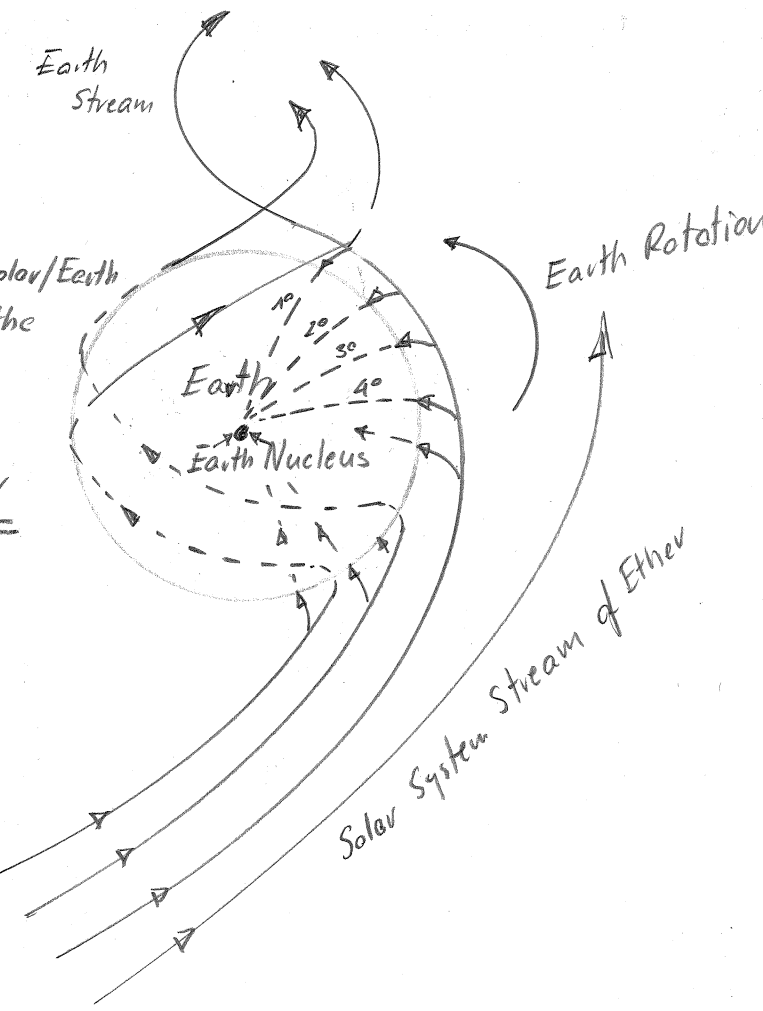

Space, Galactic, Solar System, Earth  
Ether Stream

Our Galaxy

North Direction of Space

Milky Way Ether Stream

etc...

Sun

Earth

Smaller Earth Ether Stream

Solar System Ether Stream

1°, 2°, 3°, 4°  
Curved over Earth Parts of Solar/Earth  
Streams of Ether speed to the  
Center (Nucleus) of Earth  
making gravity.

Gravity = Stream of Ether  
going in to the Center  
of Earth from deep  
South of Space

Water Model of Galaxy

Balls (planets) "dancing" in air by water stream

quick rotation of water stream (ether stream)

Stream of water  
from garden pipe

Gross

All Space streams making  
rotation of all planets and  
other cosmic bodies and pushing  
its by rotation to north of space.

Magellan Cloud

Ether Flow/Stream  
with stous matter

Direction — South of Space  
Ecliptic

"No real proportions"